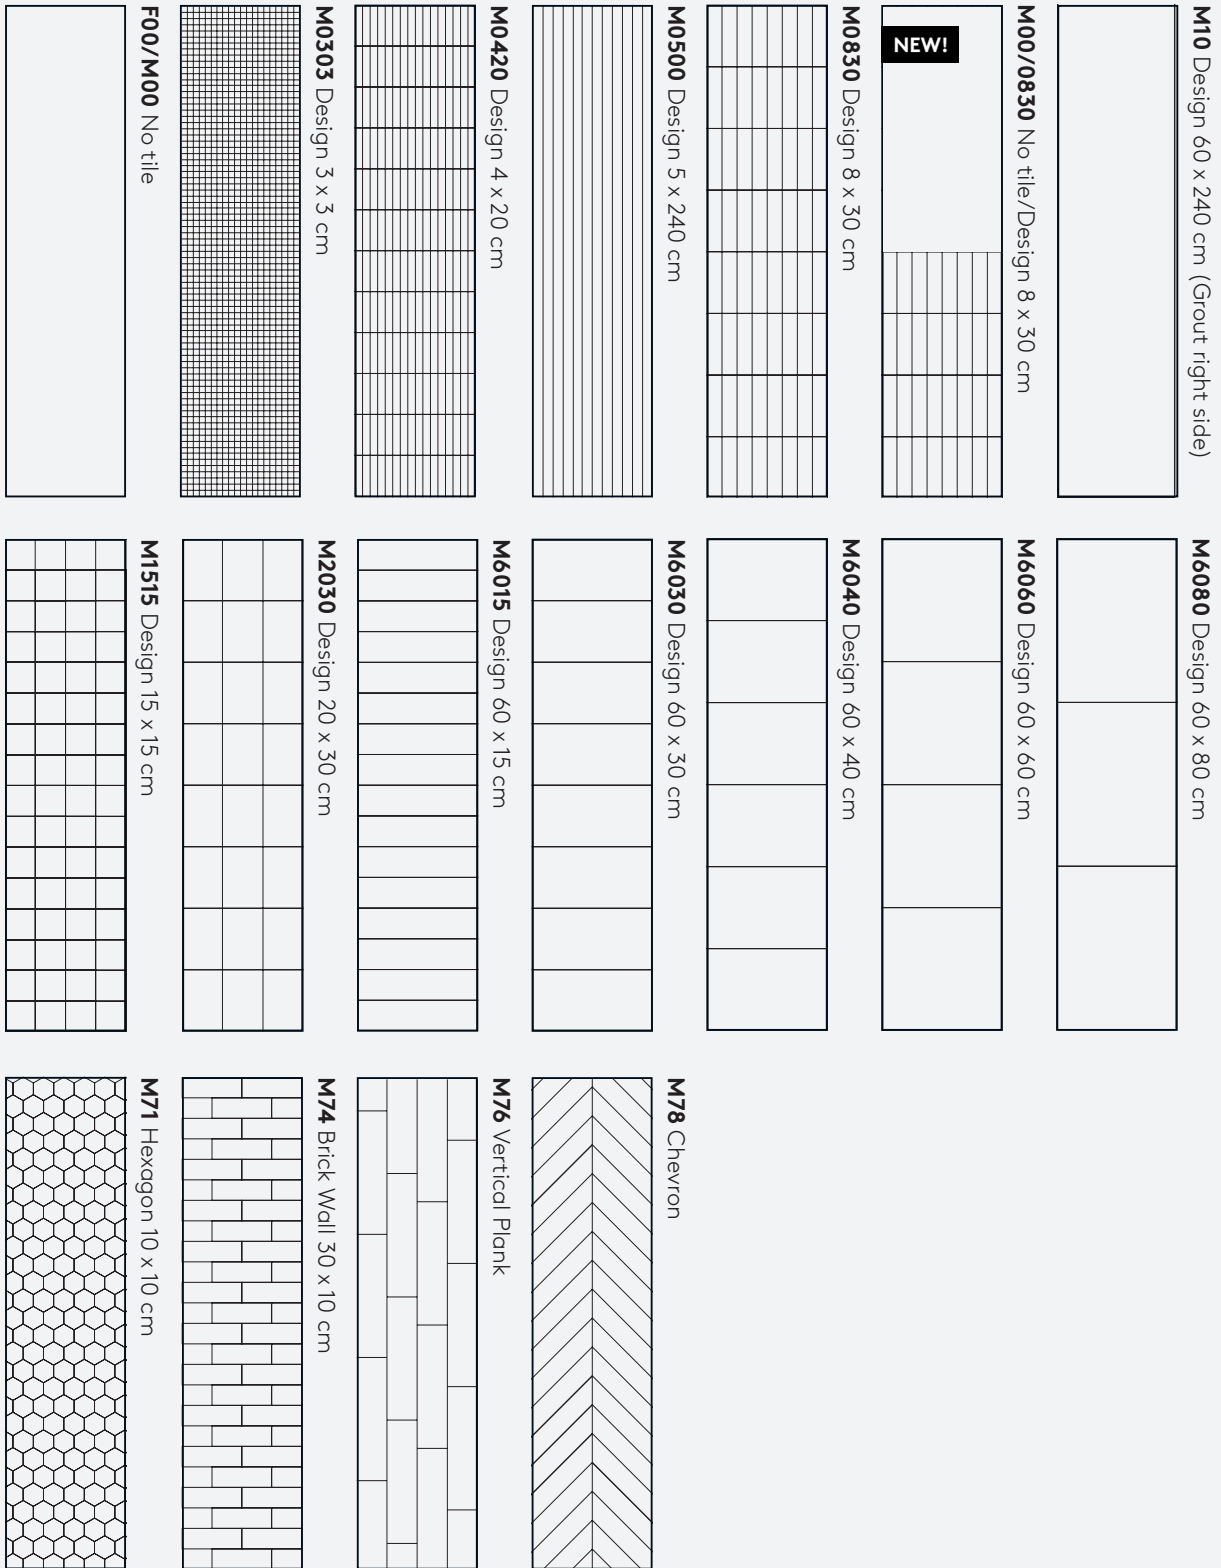

More
3D

1532
NEGRO GRANDE
Grout: Grey
Design: 60 x 30 cm

1533
GRIS GRANDE
Grout: Grey
Design: 60 x 30 cm

1534
SAND GRANDE
Grout: Grey
Design: 60 x 30 cm

OUR VARIOUS DESIGNS/TILE PATTERNS.

Please note that not all decors in each collection are available in the various tile patterns mentioned. Check on the individual product level to see which variants your favorites are available in to ensure you have the correct understanding from the start.