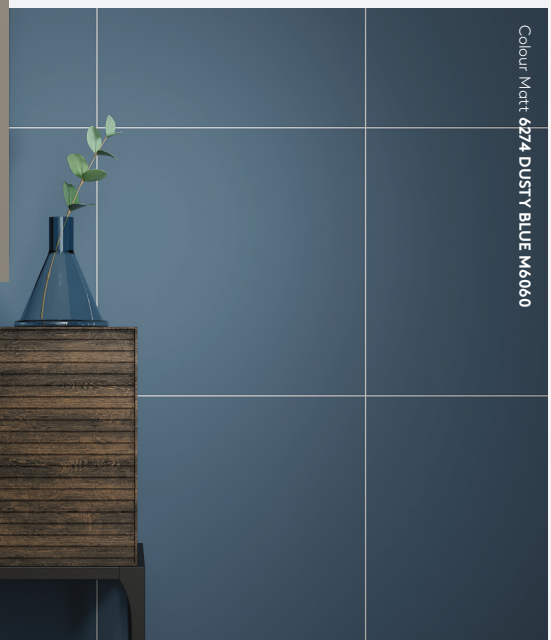

COLOUR MATT

SOLID COLOURS WITH AN EXTRA MATT SURFACE

Colors are more popular than ever! This collection is colorful yet subtle. With an extra matte finish, these panels bring a trendy and timeless palette to your project.

Don't limit your imagination
- colors bring joy and well-being!

More
COLOUR