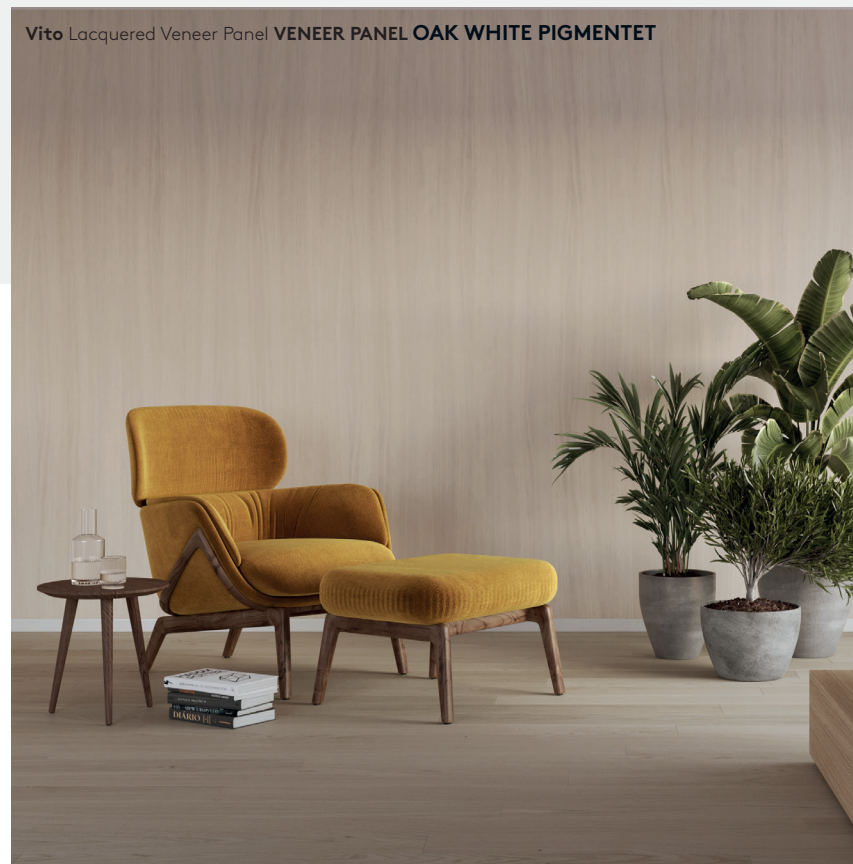

LACQUERED VENEER PANEL – NATURAL BEAUTY, SEAMLESS FINISH

Enjoy the warmth of real wood with a modern, hassle-free installation. The Vito Lacquered Veneer Panel combines natural elegance with smart engineering, making it easy to achieve a clean, sophisticated interior.