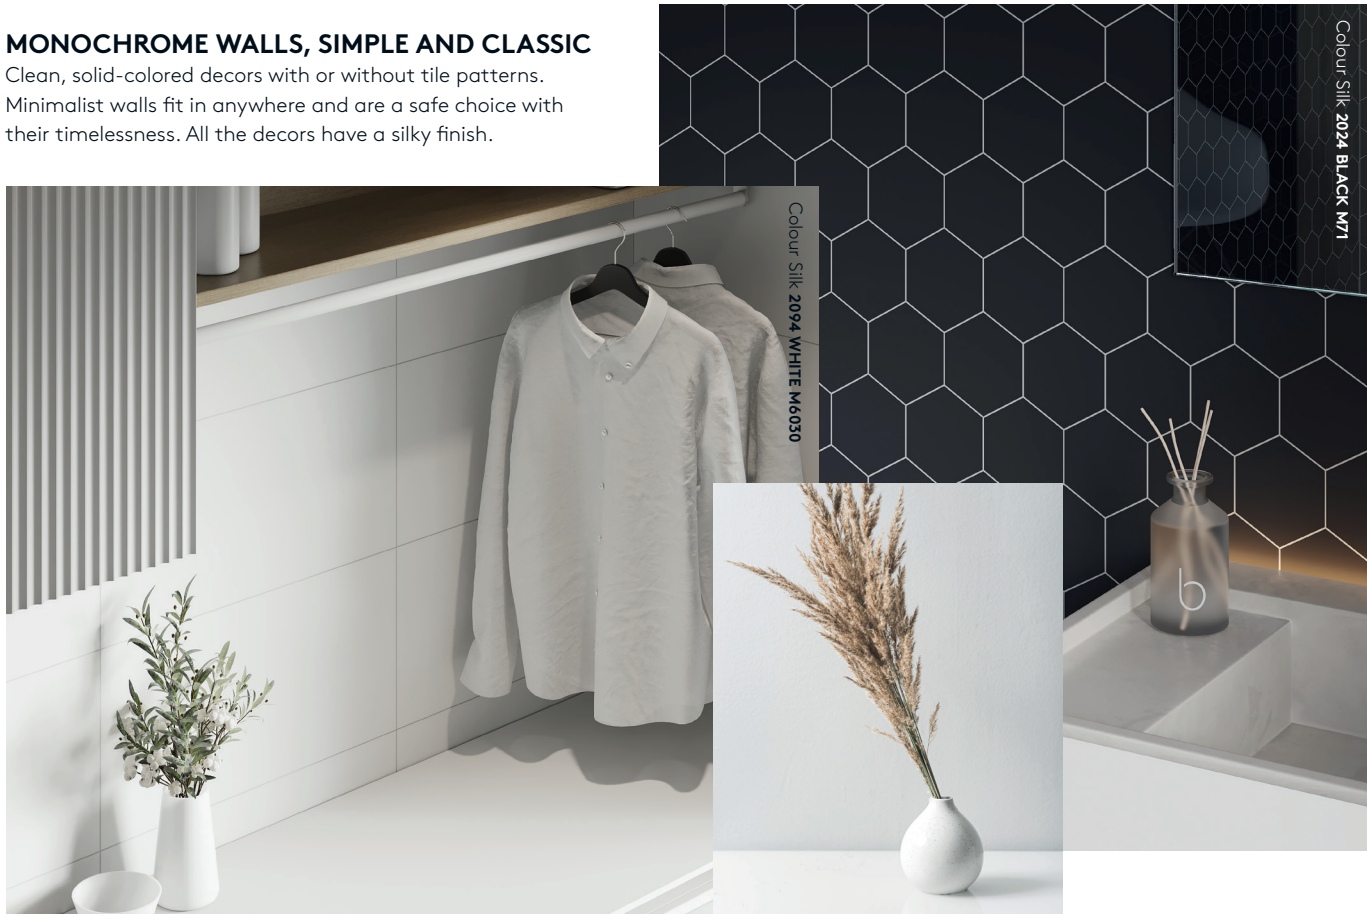

COLOUR SILK

MONOCHROME WALLS, SIMPLE AND CLASSIC

Clean, solid-colored decors with or without tile patterns. Minimalist walls fit in anywhere and are a safe choice with their timelessness. All the decors have a silky finish.