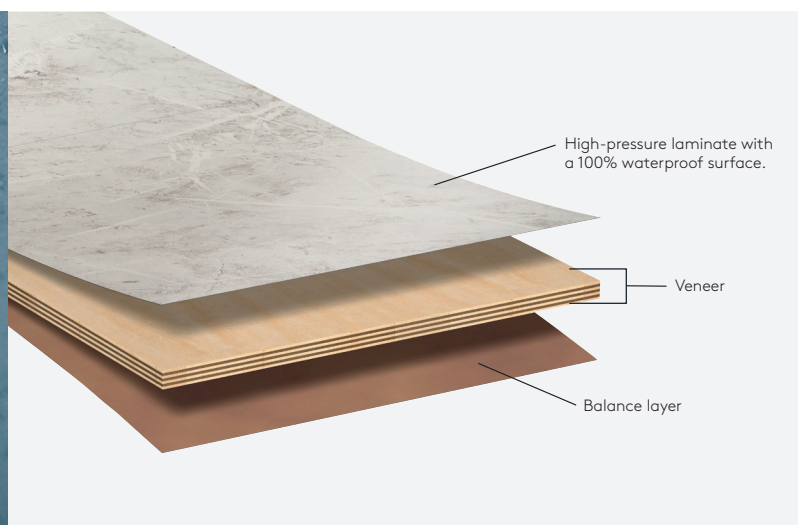

Fibo wall panels are made with a core of plywood produced from PEFC-certified wood species. The panels are pressed and covered with high-pressure laminate to create the membrane on the front. By using Fibo Seal in the joints, you achieve a 100% waterproof and environmentally friendly wall tailored to your needs.